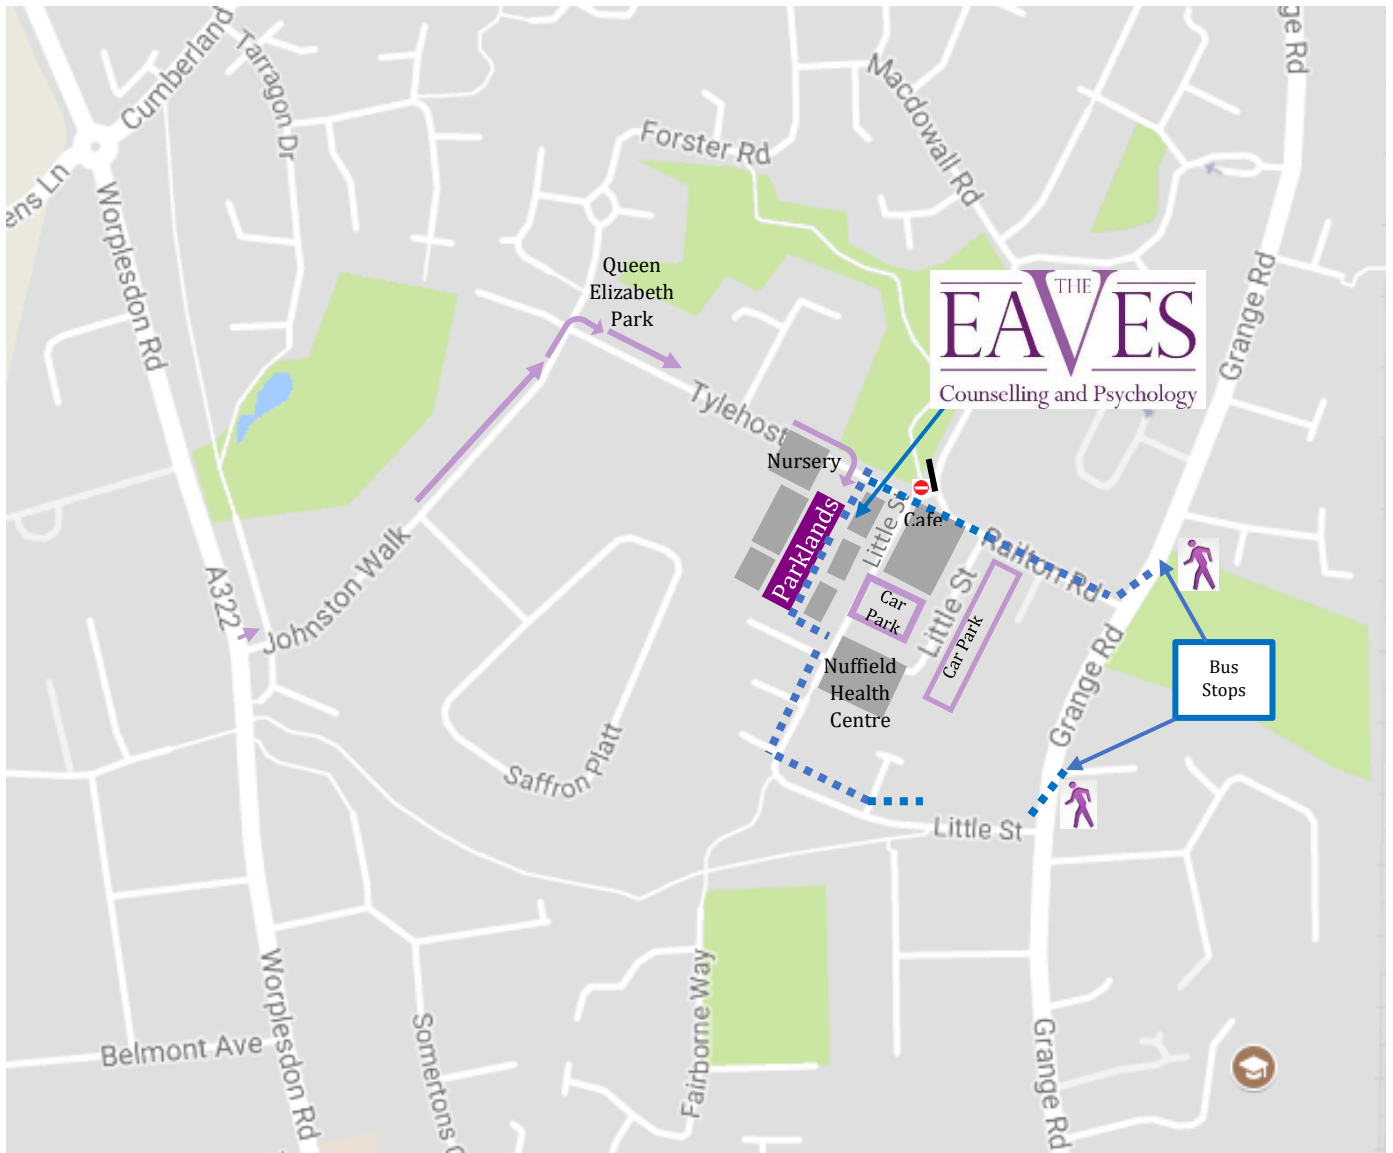

#### From the A3 Wooden Bridge interchange:

- take the first exit onto the A322 and continue approximately 1 mile past the petrol station on your right
- turn right onto Johnston Walk and take 2nd right into Tylehost.
- just after passing the nursery on the right, with the park on the left, enter the gate into Parklands
- The Eaves is in ground floor of Beaufort which the first building to your left as you enter Parkland.
- Please note there is parking directly outside the office. If these spaces are taken, car parking is very near and free of charge.

#### From Grange Close bus stop:

- walk along Grange Road
- turn into Railton Road or Little Street

### By Train

The office is located 2 miles from Guildford train station.

#### From the station:

- either walk to Guildford Friary to take the bus as above
- or alternatively, a taxi rank is situated at the entrance to the station.

(Please turn over for map.)

The map below shows the locations of The Eaves, car parks and bus stops.